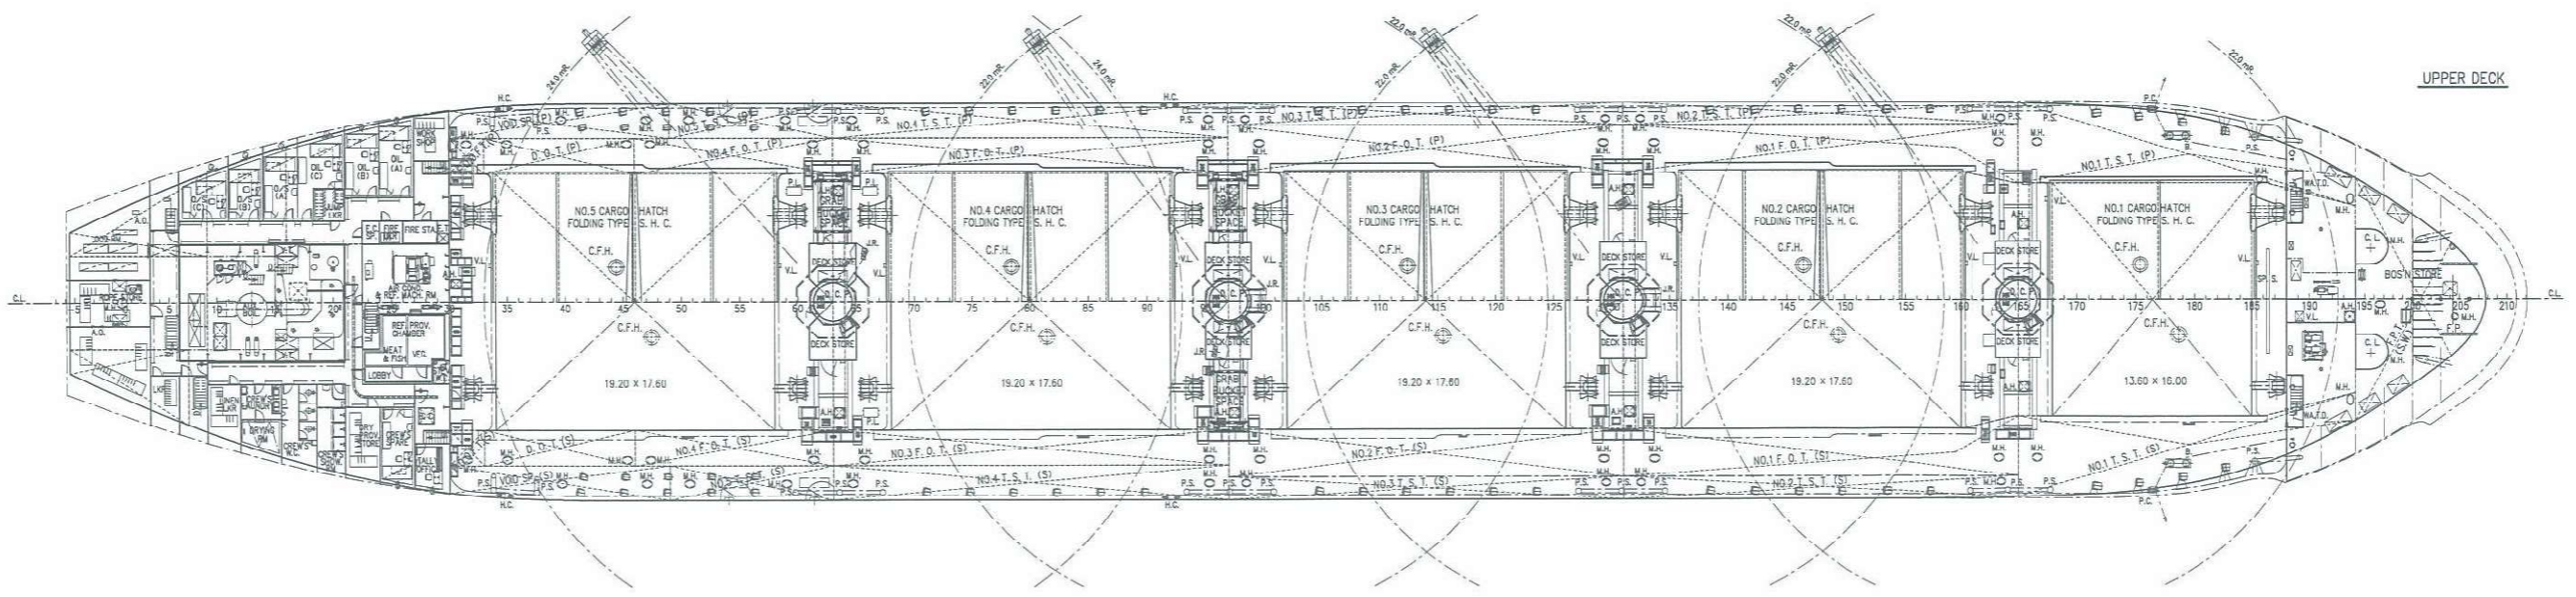

# GENERAL ARRANGEMENT

## M.S. IVS IBIS

PROFILE

UPPER DECK

TANK TOP